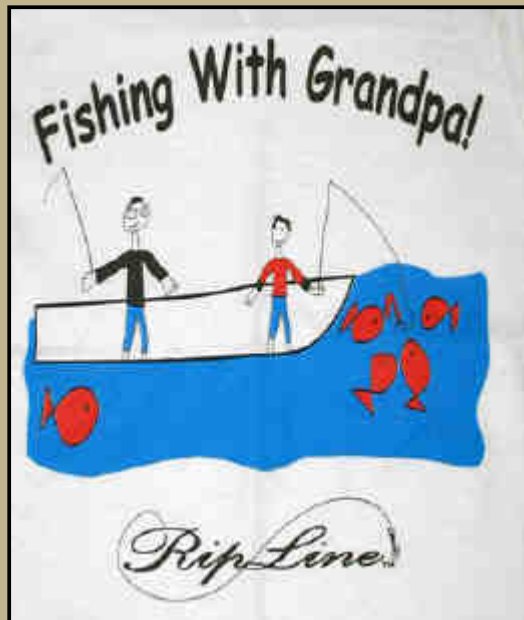

Sizes: Xsmall, Small, Medium, Large

Shirts developed by kids for kids!

Colors:

White

Rip Line Short Sleeve Youth T-Shirt, "Live Large."
Item Number: 015

Shirt Front-Full

5.6 Oz 100% cotton seamless ribbed
Collar with double-needle cover stitching shoulder to
Shoulder taping, double-needled sleeve & bottom hem
Double-needle cover stitching on armholes

Sizes: Xsmall, Small, Medium, Large

Colors:

White

Youth Shirts

Rip Line Youth Shirt “Live Little Fish Big”
Item Number: 016

Shirt Front-Full

5.60z 100% cotton seamless ribbed
Collar with double-needle cover stitching shoulder to
Shoulder taping, double-needled sleeve & bottom hem
Double-needle cover stitching on armholes

Sizes: Xsmall, Small, Medium, Large

Colors:

White

Rip Line Youth Shirt “Fishing With Grandpa”
Item Number: 017

Shirt Front-Full

5.60z 100% cotton seamless ribbed
Collar with double-needle cover stitching shoulder to
Shoulder taping, double-needled sleeve & bottom hem
Double-needle cover stitching on armholes