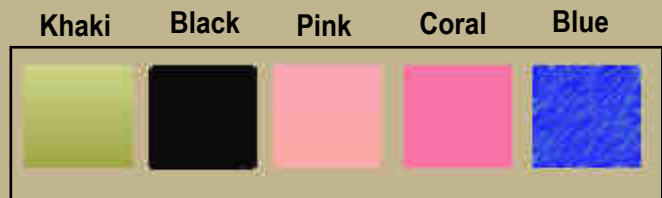

Sizes: Xsmall, Small, Medium, Large

Colors:

White

Rip Line Shirts

Rip Line Skull & Cross Bones "Reel Meaning of Life" Short Sleeve Shirt, 1 color print.
Item Number: 011

Full Front

6.1 oz 100% cotton Tubular Jersey
Double needle hem and sleeves.
Preshrunk.

Sizes: Small, Medium, Large, XL, 2XL

Colors:

Rip line Hats

Rip Line Skull & Cross Bones "Reel Meaning of Life" Hat & Rip Line Lure Logo Hat.
Skull Hat Item Number: 012
Lure Hat Item Number: 013

Embroidery Front

Ripine Logo Hat Colors: Black, Khaki

Rip Line Skull Hat Colors: Black, Khaki, Pink, Coral, Blue

Colors:

Rip line Visors

Rip Line Skull Logo cotton visors.
Item Number: 018

Embroidery Front

100% washed cotton with adjustable Velcro strap