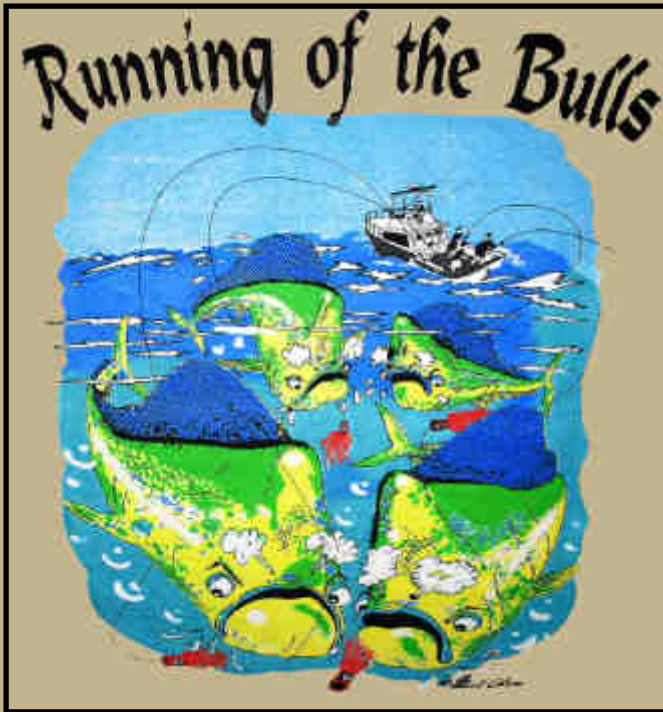

Sizes: Small, Medium, Large, XL, 2XL

Colors:

Left Chest Logo: 

Red Bass at Night Angler's Delight Short Sleeve T-Shirt, vibrant 7 color print.
Item Number: 006

Full Back

6.1 oz 100% cotton Tubular Jersey
Double needle hem and sleeves.
Preshrunk. Athletic Heather 90/10

Sizes: Small, Medium, Large, XL, 2XL

Colors:

Left Chest Logo: 

Signature Shirts

Running of the Bulls Short Sleeve T-Shirt, vibrant 8 color print.
Item Number: 007

Full Back

6.1 oz 100% cotton Tubular Jersey
Double needle hem and sleeves.
Preshrunk. Athletic Heather 90/10