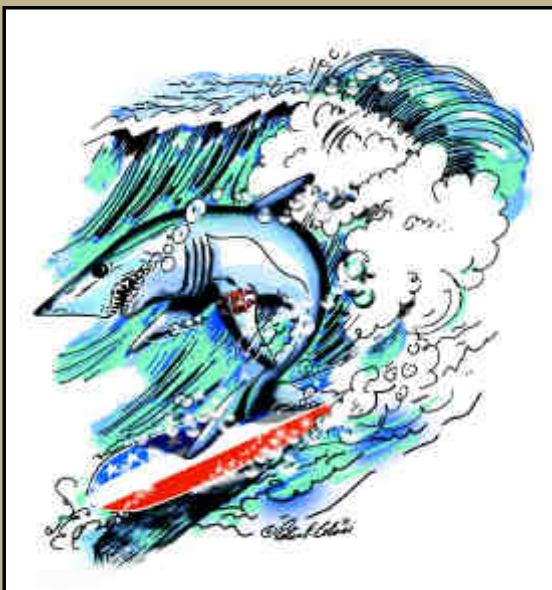

New Signature Designs

Hang Fin Short Sleeve T-Shirt, vibrant 6 color print.
Item Number: 023

6.1 oz 100% cotton Tubular Jersey
Double needle hem and sleeves.
Preshrunk.

Sizes: Small, Medium, Large, XL, 2XL

Color:

TBD

Full Back