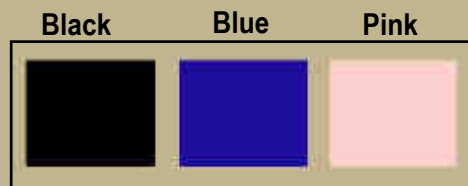

100% washed cotton with adjustable Velcro strap

Colors: